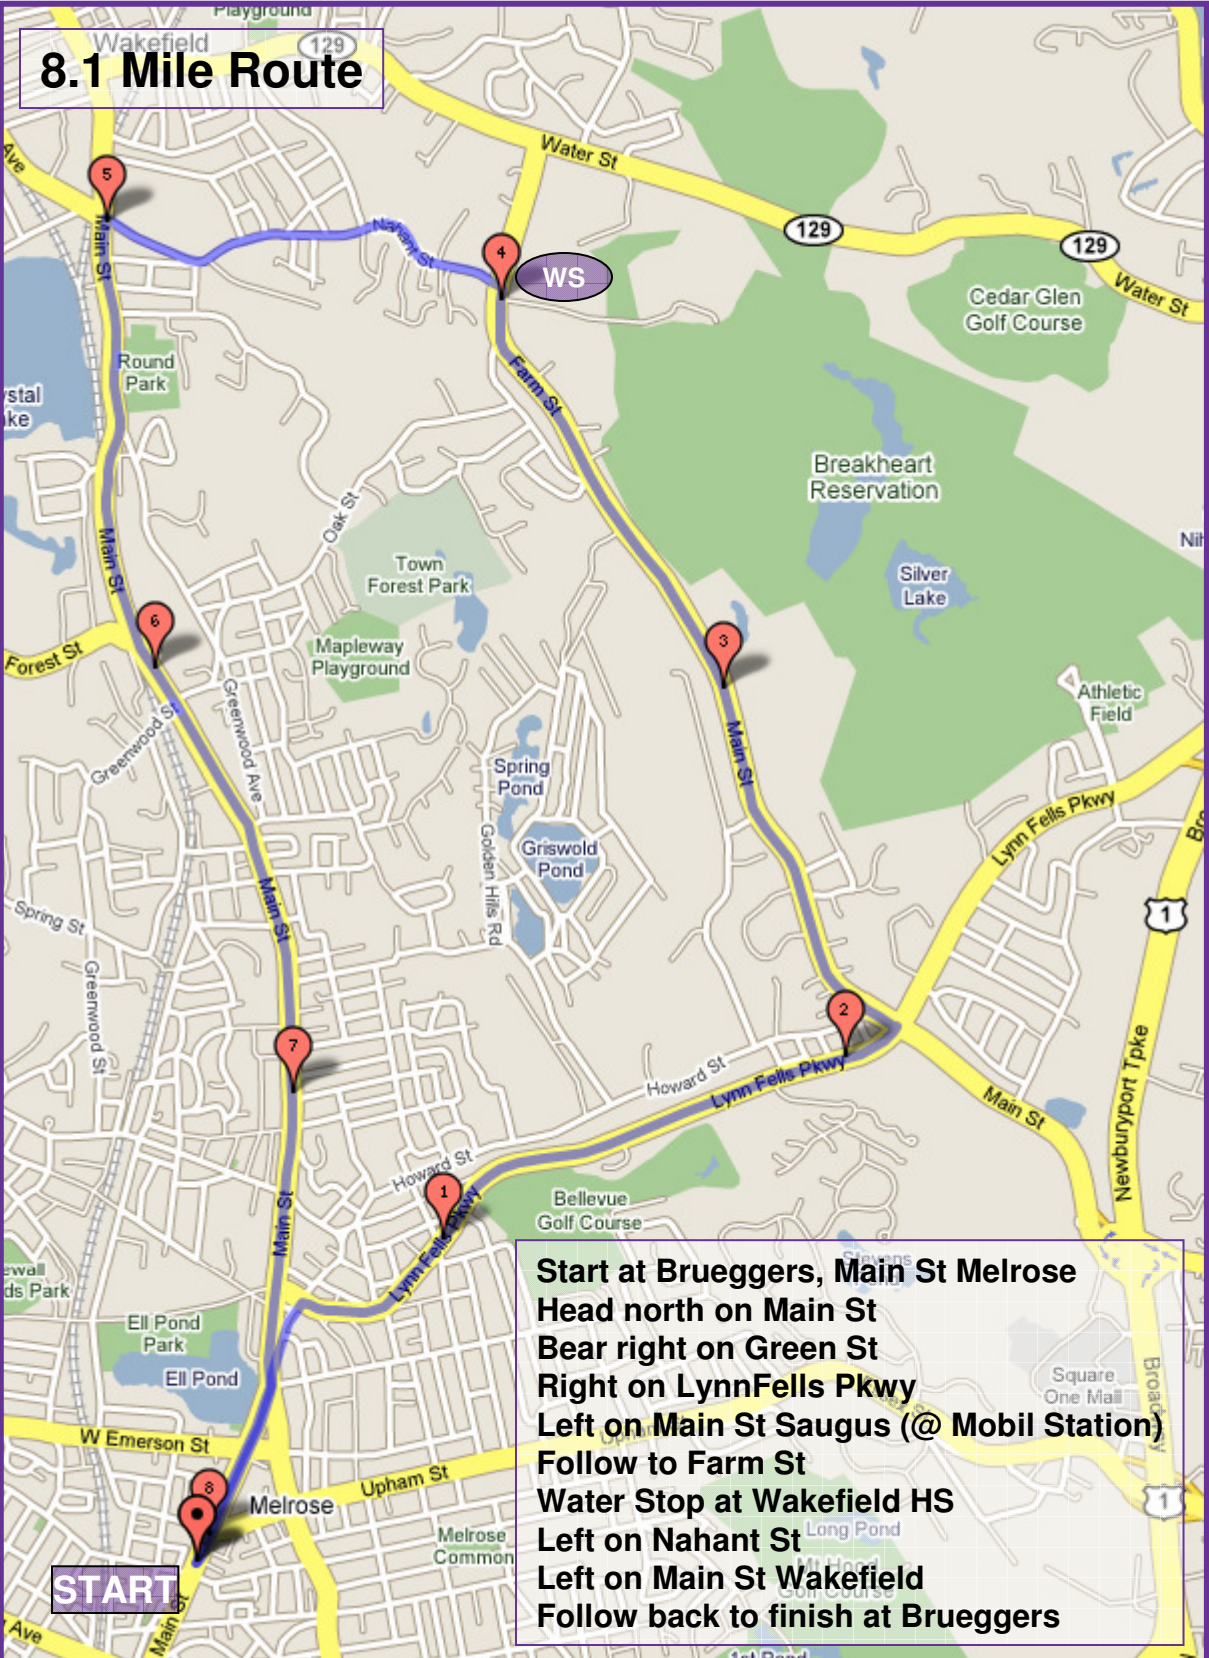

12.5 Mile Route:
 Start at Brueggers, head North on Main St
 Bear right on Green St
 Right on Lynn Fells Pkwy
 Left on Main St (Saugus)
 Continue on Farm St
 Right on Hemlock Rd
 (Water Stop at Wakefield HS)
 Follow Hemlock to Breakheart Reservation
 Head right along counterclockwise outer loop
 Return down Hemlock Rd
 (Water Stop at Wakefield HS)
 Right on Farm St
 Right on Water St
 Left on Main St (Wakefield)
 Follow to end at Brueggers

8.1 Mile Route

Start at Brueggers, Main St Melrose
Head north on Main St
Bear right on Green St
Right on LynnFells Pkwy
Left on Main St Saugus (@ Mobil Station)
Follow to Farm St
Water Stop at Wakefield HS
Left on Nahant St
Left on Main St Wakefield
Follow back to finish at Brueggers

6.5 Mile Route

Start at Wakefield HS, Farm St Wakefield
Follow Hemlock Rd to Breakheart Reservation
Head right along counterclockwise outer loop
Return down Hemlock Rd
Water Stop at Wakefield HS
Right on Farm St
Left on Water St
Left on Main St (Wakefield)
Right on Nahant St
Follow back to Farm St
Finish at Wakefield HS