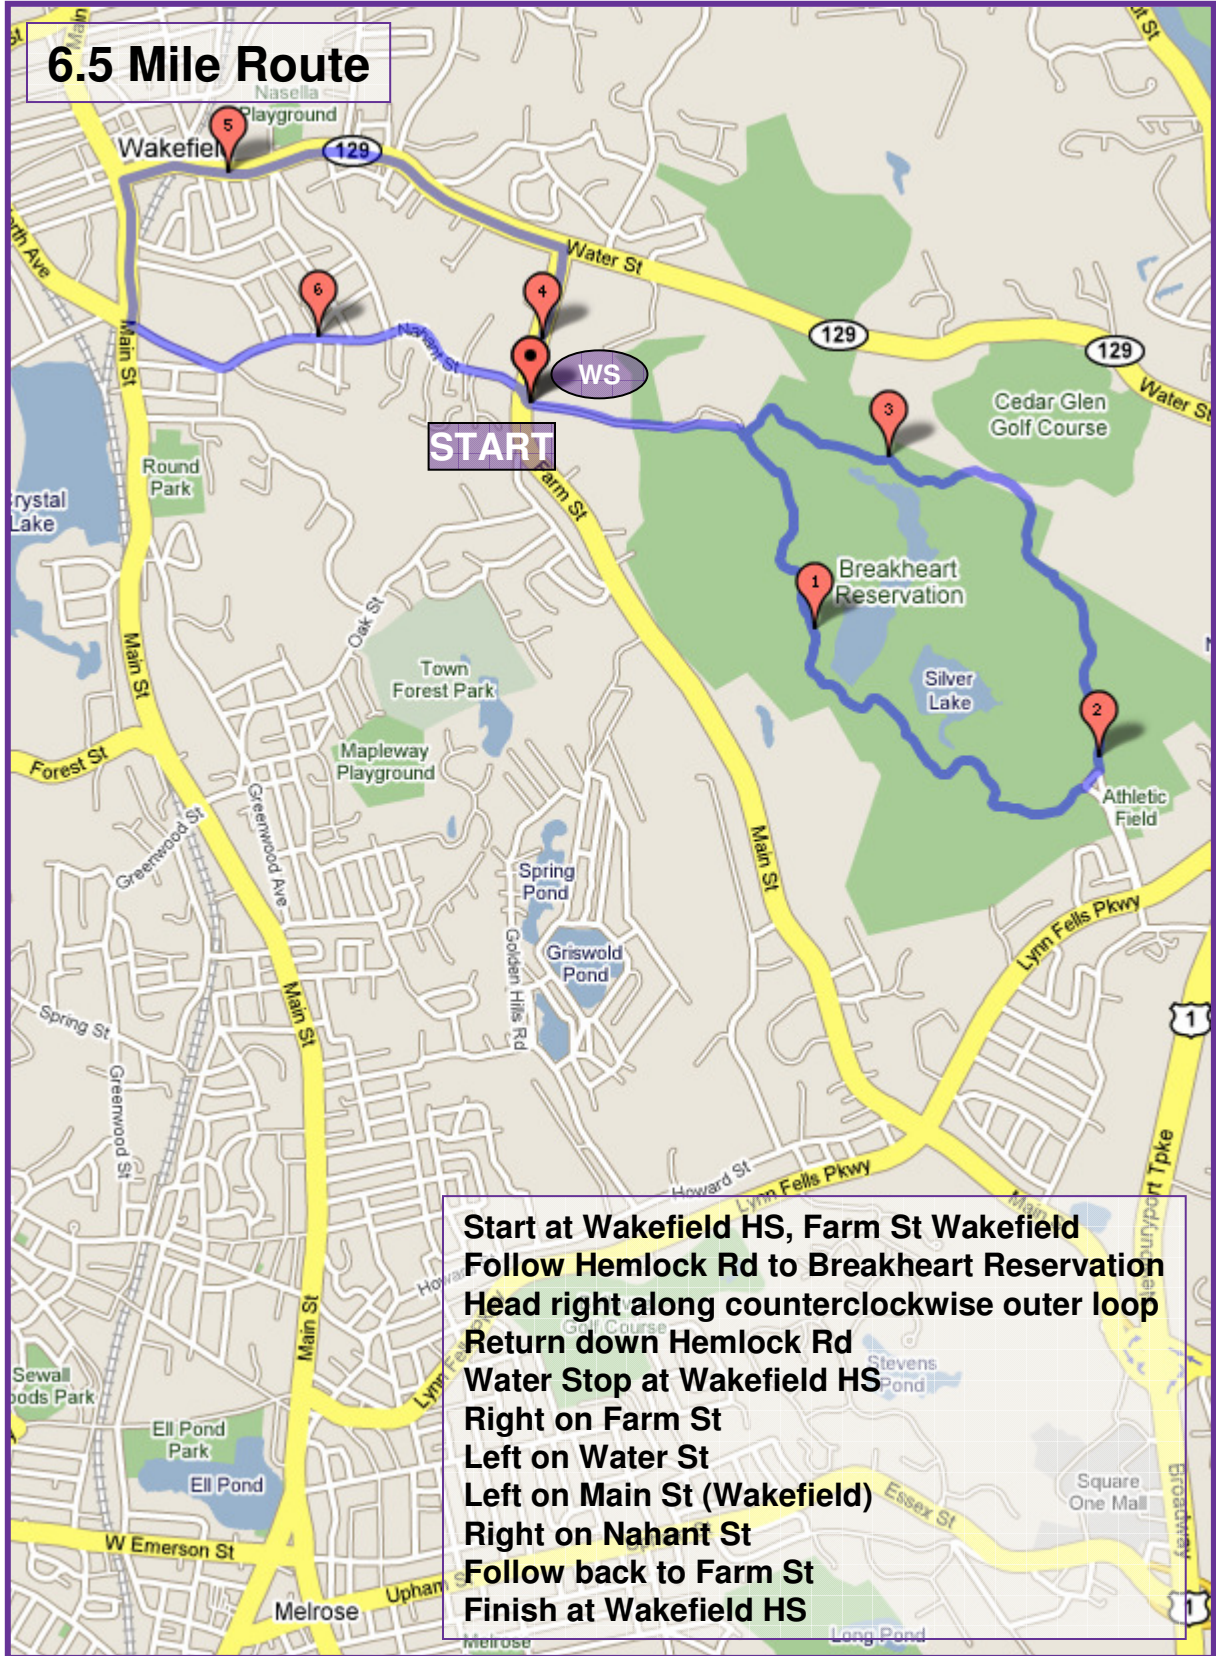

12.5 Mile Route:
 Start at Brueggers, head North on Main St
 Bear right on Green St
 Right on Lynn Fells Pkwy
 Left on Main St (Saugus)
 Continue on Farm St
 Right on Hemlock Rd
 (Water Stop at Wakefield HS)
 Follow Hemlock to Breakheart Reservation
 Head right along counterclockwise outer loop
 Return down Hemlock Rd
 (Water Stop at Wakefield HS)
 Right on Farm St
 Right on Water St
 Left on Main St (Wakefield)
 Follow to end at Brueggers

8.1 Mile Route

Start at Brueggers, Main St Melrose
Head north on Main St
Bear right on Green St
Right on LynnFells Pkwy
Left on Main St Saugus (@ Mobil Station)
Follow to Farm St
Water Stop at Wakefield HS
Left on Nahant St
Left on Main St Wakefield
Follow back to finish at Brueggers

6.5 Mile Route

Start at Wakefield HS, Farm St Wakefield
Follow Hemlock Rd to Breakheart Reservation
Head right along counterclockwise outer loop
Return down Hemlock Rd
Water Stop at Wakefield HS
Right on Farm St
Left on Water St
Left on Main St (Wakefield)
Right on Nahant St
Follow back to Farm St
Finish at Wakefield HS