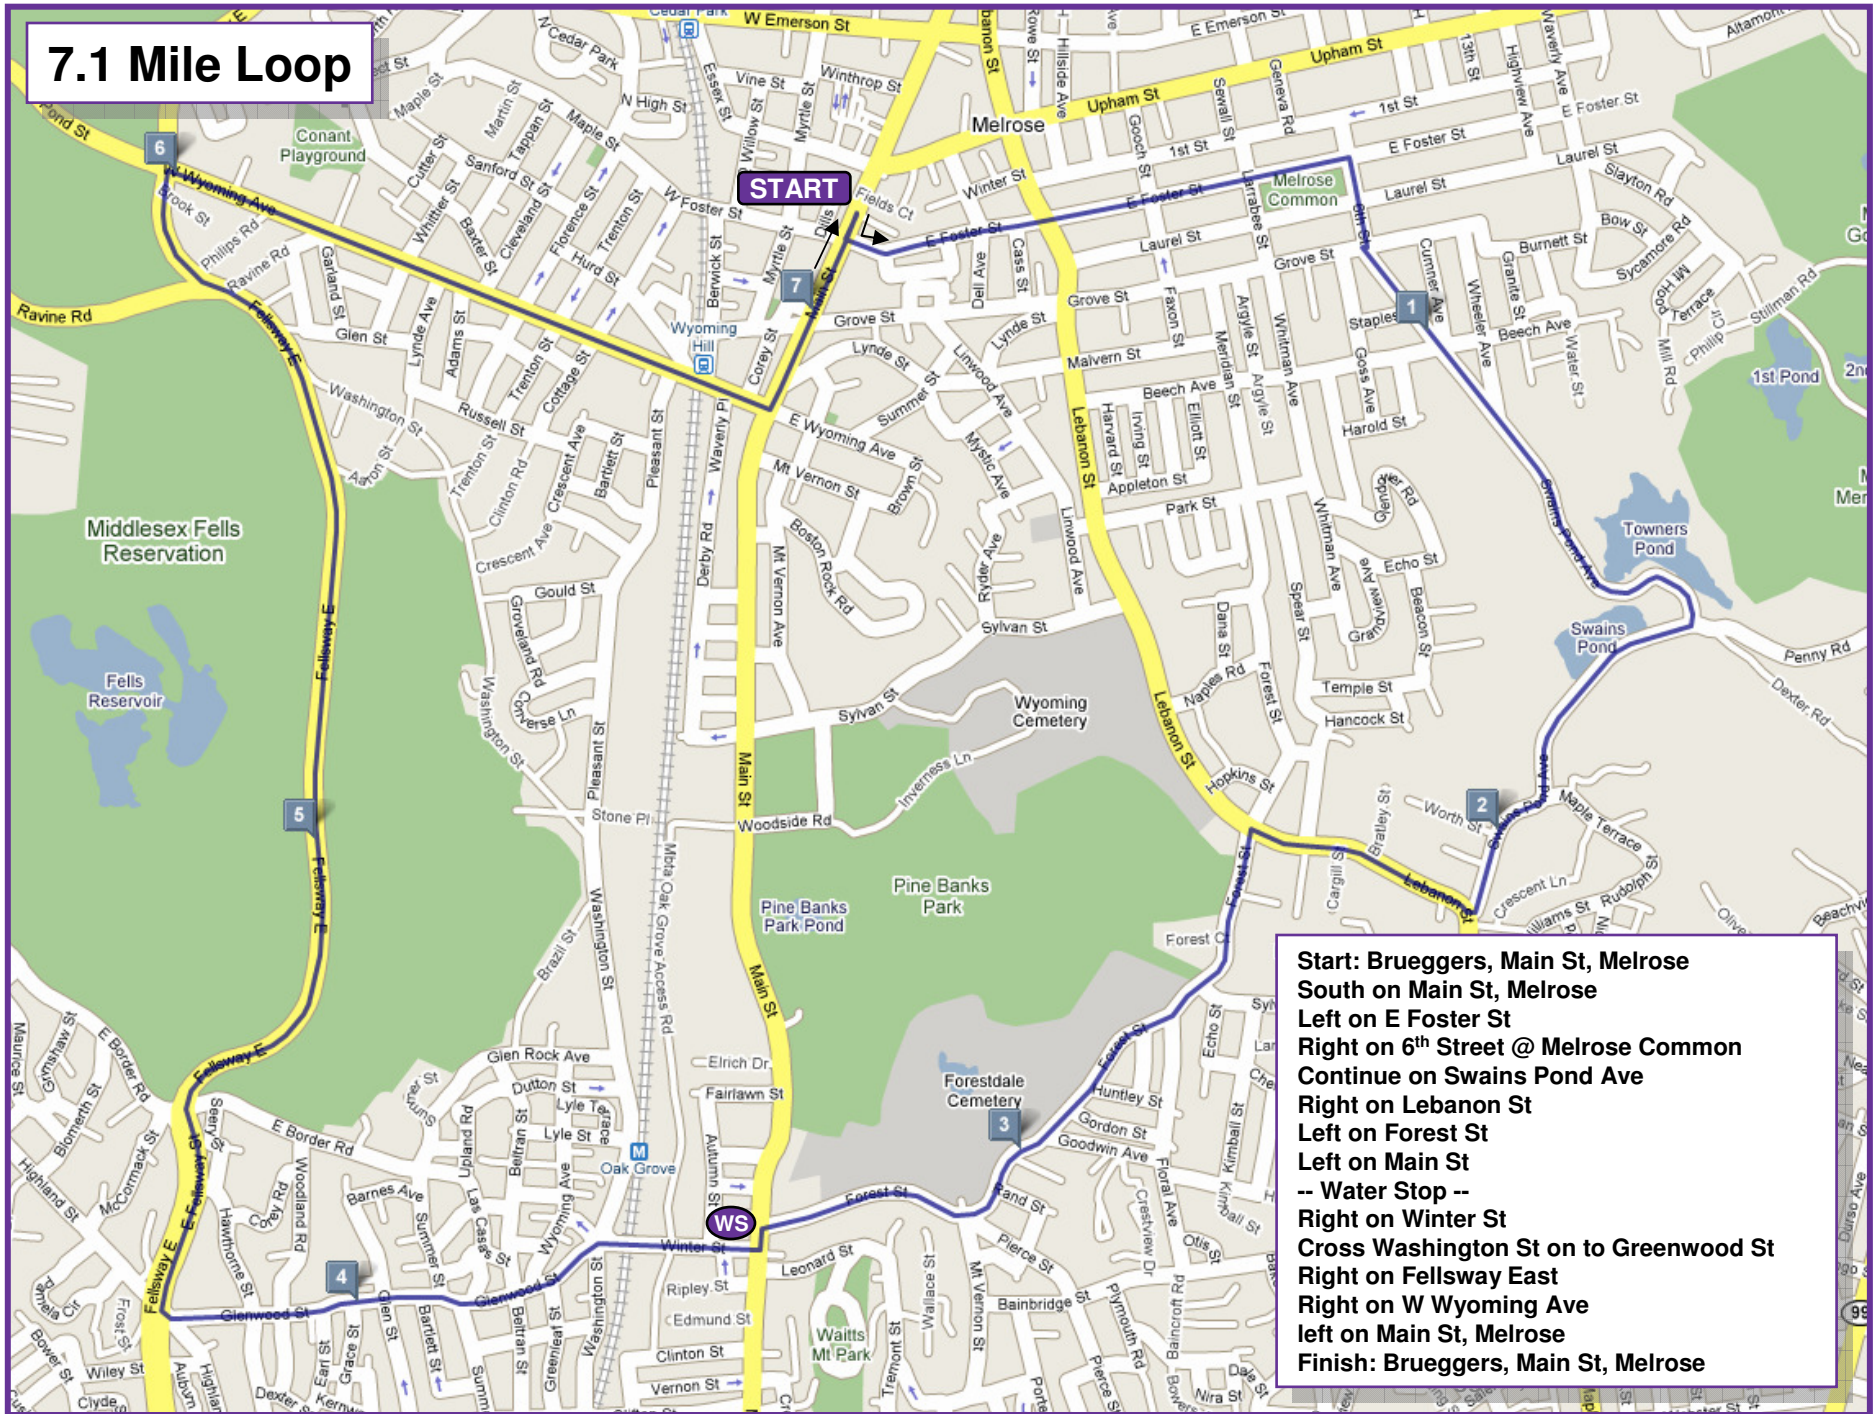

7.1 Mile Loop

Start: Brueggers, Main St, Melrose
South on Main St, Melrose
Left on E Foster St
Right on 6th Street @ Melrose Common
Continue on Swains Pond Ave
Right on Lebanon St
Left on Forest St
Left on Main St
-- Water Stop --
Right on Winter St
Cross Washington St on to Greenwood St
Right on Fellsway East
Right on W Wyoming Ave
left on Main St, Melrose
Finish: Brueggers, Main St, Melrose